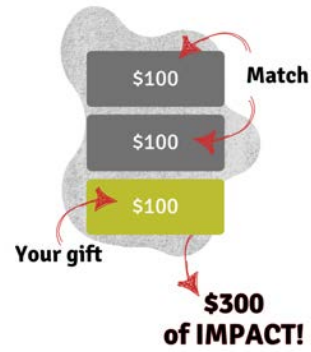

up!

HOW YOUR SUPPORT STACKS UP

TRIPLE YOUR IMPACT